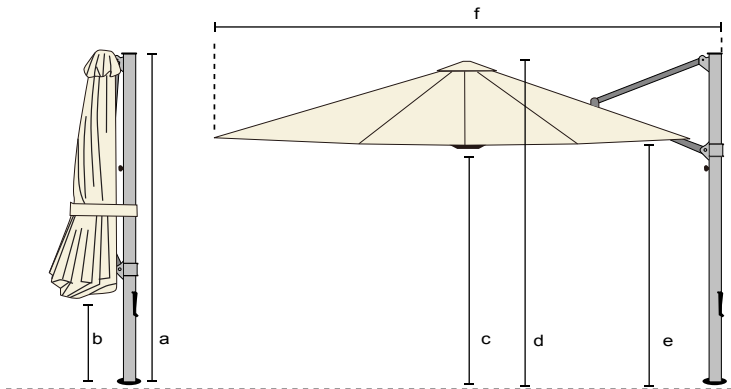

The Eclipse 2.0

Australia's Best Cantilever Umbrella

Dimensions

*all measurements are rounded and are subject to change.

Dimensions of closed umbrella

- a: Mast height (cm)
- b: Distance from arms to ground (cm)
- Weight of umbrella when folded (kg)

	3m sq	4m oct	3.5m sq
	283	283	283
	68	80	35
	35	37	37

Dimensions of open umbrella

- c: Height to canopy hub (cm)
- d: Total height to top of canopy (cm)
- e: Height to edge of canopy (cm)
- f: Distance from back of mast to front tip of canopy (cm)
- Width of canopy (cm)

	205	207	212
	283	275	289
	210	210	210
	329	405	375
	300	400	350

Packaging dimensions

- Dimensions of cardboard packaging (cm)
- Weight of umbrella when packaged in carton with spigot (kg)

	295x51x30	295x51x30	295x51x30
	49	51	51