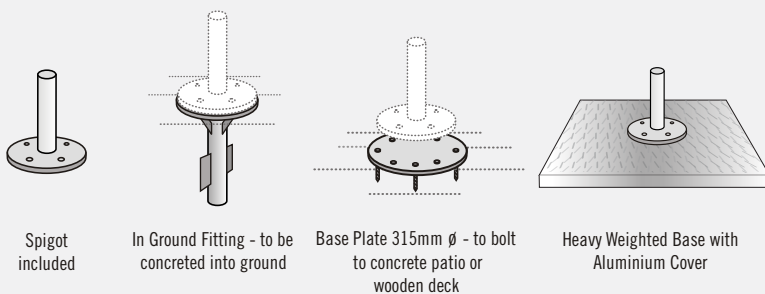

Base and Installation Options