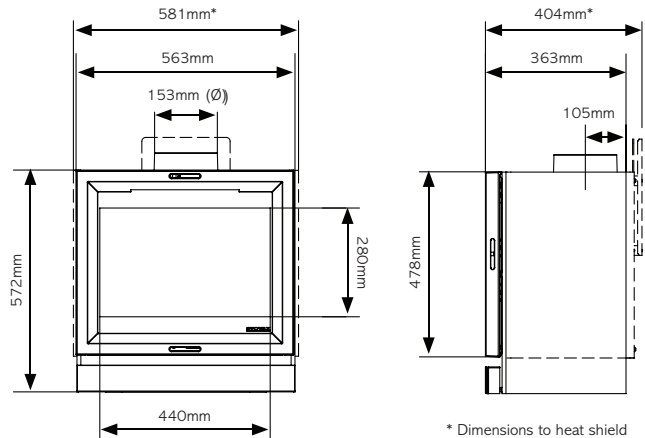

View 8 woodburning with optional glass top plate

Technical Information

General Specifications:

Product Size:	Small
Emissions (g/kg):	1.8
Flame Viewing Area:	440mm (w) x 280mm (h)
Room Size:	168m ²
Flue Outlet Size:	6inch (153mm)

Bench Dimensions: (w x h x d) mm

Bench 100 low	1000 x 250 x 420
Bench 100 high	1000 x 350 x 420
Bench 120 high	1200 x 350 x 420
Bench 140 high	1400 x 350 x 420
Bench 180 high	1800 x 350 x 480

* Dimensions to heat shield

Distance to heat sensitive material

Corner Position Clearances

	Dimension A
No Heat Shield	Not Tested
Rear Heat Shield Only	400mm
Rear & Side Heat Shield	250mm

Parallel Position Clearances (No Bench)

	Dimension A	Dimension B
No Heat Shield	500mm	650mm
Rear Heat Shield Only	400mm	250mm
Rear & Side Heat Shield	350mm	250mm

Parallel Position with Bench

	Dim A	Dim B
No Heat Shield	500mm	650mm
Rear Heat Shield Only	400mm	250mm
Rear & Side Heat Shield	350mm	250mm

The information on these pages is to assist you in your choice of a suitable Stovax stove. This is not intended to be all the information required for installation. This information, along with minimum distances to combustible materials, can be obtained from your local Stovax retailer or you can download the full installation instructions from the website at stovax.com.au