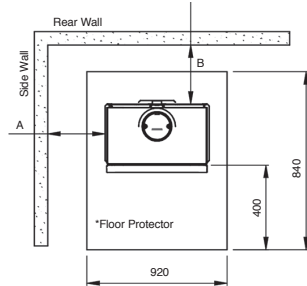

View 8 woodburning with optional glass top plate

Technical Information

General Specifications:

Product Size:	Small
Emissions (g/kg):	1.8
Flame Viewing Area:	440mm (w) x 280mm (h)
Room Size:	168m ²
Flue Outlet Size:	6inch (153mm)

Bench Dimensions: (w x h x d) mm

Bench 100 low	1000 x 250 x 420
Bench 100 high	1000 x 350 x 420
Bench 120 high	1200 x 350 x 420
Bench 140 high	1400 x 350 x 420
Bench 180 high	1800 x 350 x 480

* Dimensions to heat shield

Distance to heat sensitive material

Corner Position Clearances

	Dimension A
No Heat Shield	Not Tested
Rear Heat Shield Only	400mm
Rear & Side Heat Shield	250mm

Parallel Position Clearances (No Bench)

	Dimension A	Dimension B
No Heat Shield	500mm	650mm
Rear Heat Shield Only	400mm	250mm
Rear & Side Heat Shield	350mm	250mm

Parallel Position with Bench

	Dim A	Dim B
No Heat Shield	500mm	650mm
Rear Heat Shield Only	400mm	250mm
Rear & Side Heat Shield	350mm	250mm

The information on these pages is to assist you in your choice of a suitable Stovax stove. This is not intended to be all the information required for installation. This information, along with minimum distances to combustible materials, can be obtained from your local Stovax retailer or you can download the full installation instructions from the website at stovax.com.au