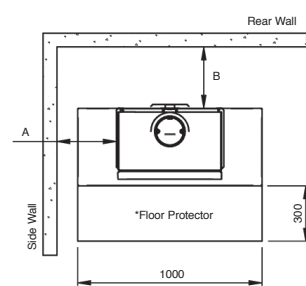

Bench Dimensions: (w x h x d) mm

Bench 100 low	1000 x 250 x 420
Bench 100 high	1000 x 350 x 420
Bench 120 high	1200 x 350 x 420
Bench 140 high	1400 x 350 x 420
Bench 180 high	1800 x 350 x 480

* Dimensions to heat shield

Distance to heat sensitive material

Corner Position Clearances

	Dimension A
No Heat Shield	Not Tested
Rear Heat Shield Only	400mm
Rear & Side Heat Shield	250mm

Parallel Position Clearances (No Bench)

	Dimension A	Dimension B
No Heat Shield	500mm	650mm
Rear Heat Shield Only	400mm	250mm
Rear & Side Heat Shield	350mm	250mm

Parallel Position with Bench

	Dim A	Dim B
No Heat Shield	500mm	650mm
Rear Heat Shield Only	400mm	250mm
Rear & Side Heat Shield	350mm	250mm

The information on these pages is to assist you in your choice of a suitable Stovax stove. This is not intended to be all the information required for installation. This information, along with minimum distances to combustible materials, can be obtained from your local Stovax retailer or you can download the full installation instructions from the website at stovax.com.au