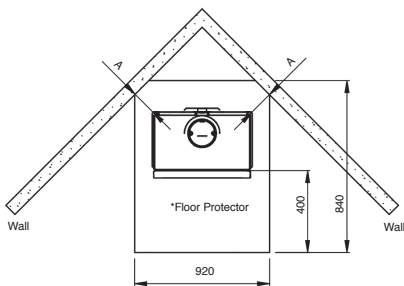

View 8 woodburning with optional glass top plate

Technical Information

General Specifications:

Product Size:	Small
Emissions (g/kg):	1.8
Flame Viewing Area:	440mm (w) x 280mm (h)
Room Size:	168m ²
Flue Outlet Size:	6inch (153mm)

Bench Dimensions: (w x h x d) mm

Bench 100 low	1000 x 250 x 420
Bench 100 high	1000 x 350 x 420
Bench 120 high	1200 x 350 x 420
Bench 140 high	1400 x 350 x 420
Bench 180 high	1800 x 350 x 480

* Dimensions to heat shield

Distance to heat sensitive material

Corner Position Clearances

	Dimension A
No Heat Shield	Not Tested
Rear Heat Shield Only	400mm
Rear & Side Heat Shield	250mm

Parallel Position Clearances (No Bench)

	Dimension A	Dimension B
No Heat Shield	500mm	650mm
Rear Heat Shield Only	400mm	250mm
Rear & Side Heat Shield	350mm	250mm

Parallel Position with Bench

	Dim A	Dim B
No Heat Shield	500mm	650mm
Rear Heat Shield Only	400mm	250mm
Rear & Side Heat Shield	350mm	250mm

The information on these pages is to assist you in your choice of a suitable Stovax stove. This is not intended to be all the information required for installation. This information, along with minimum distances to combustible materials, can be obtained from your local Stovax retailer or you can download the full installation instructions from the website at stovax.com.au