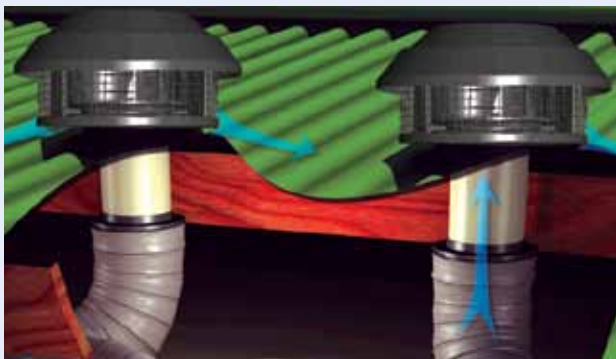

Twin Isodrive 1600 Motor (silent models only) — 3000m³ airflow per hour

German manufactured motor with 10 years parts and labour warranty. All isodrive motors are weather proof and suitable for wall, roof and eaves installation.