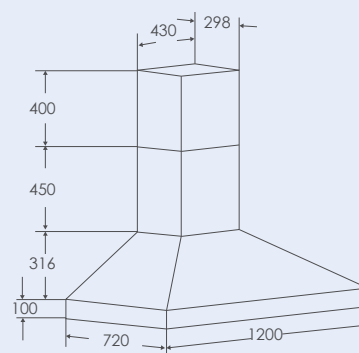

Standard Island Model

CL8392

Available in 120cm

- Twin turbine metal motors with 2400m³/hr of airflow
- 3 speed eye level push button control
- Stainless steel baffle filters
- GU10 halogen lights
- Quality 304 grade stainless steel throughout
- 3 years warranty on rangehood